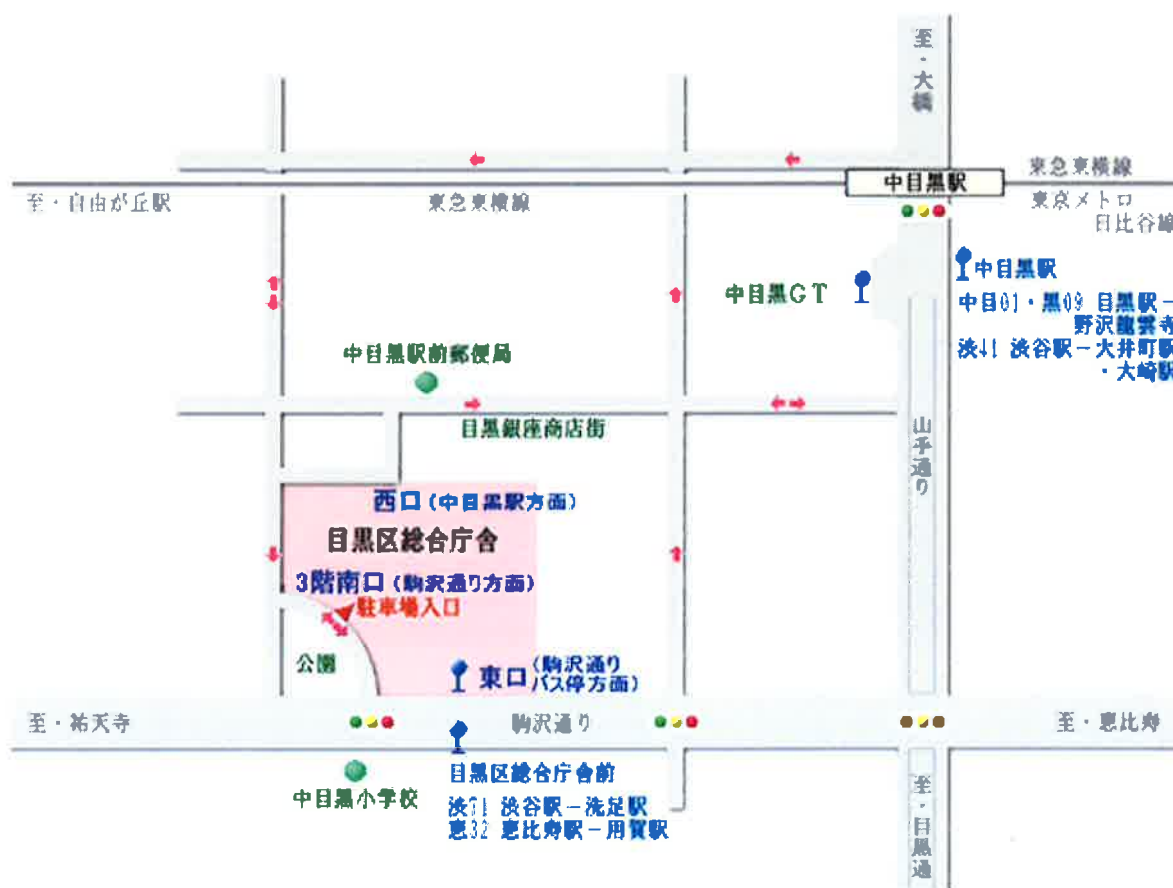

03-3715-1111 (representative). The direct number of the sender's workplace is shown to the telephone from a ward office.

The characteristic of City Office Complex

The building with the high cultural value of the existence was repaired as a government office building.

City Office Complex which has added Public Health Center and Tokyo-to Meguro Metropolitan Taxation Office .

Cafeteria The place where a meeting room is an exchange of residents A place by the relaxation was maintained.

I had multipurpose restroom establishment and planned for barrier-free-ization of Facilities.

Restroom washing use of roof afforestation and rainwater is the building considered in the environment.

Circumference map

Circumference map

Main transportation

Train