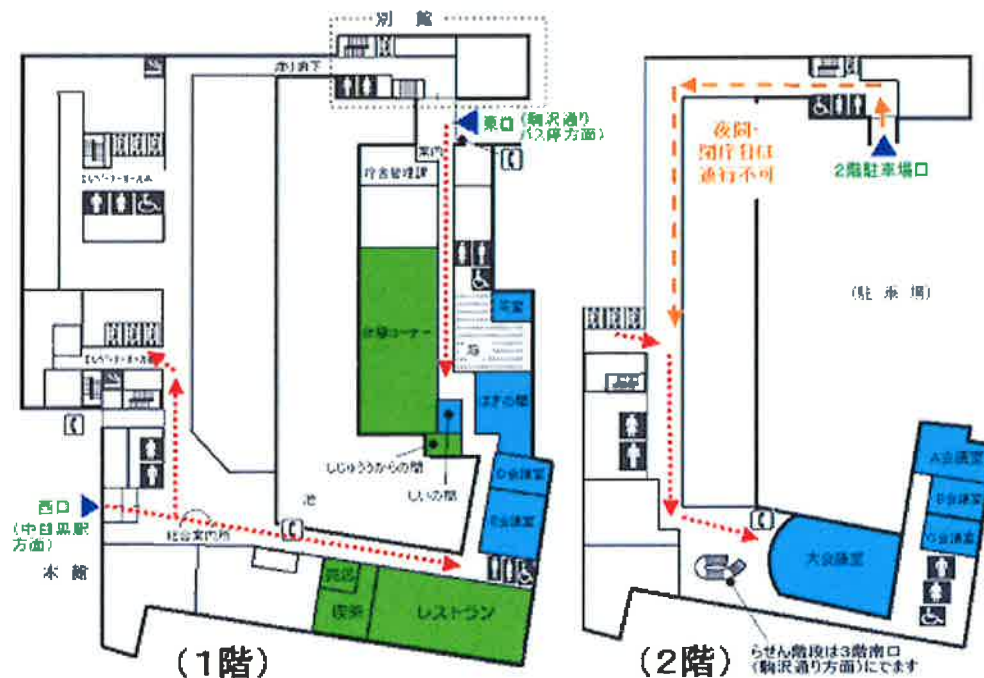

### The surrounding map

GoogleMap starts when you click the lower image. The  
displayed place of the flag is the destination.

[About privacy policy](#)

[About Meguro City official website.](#)

[Inquiry](#)

Copyright © 2008 Meguro city All rights reserved.

[\[Original\]](#)

Conference Room E (the 1st floor)	30 people	It's impossible to use whole election office work period of early voting.
Tea-Ceremony House (the 1st floor)	4.5 mats	With a cupboard for tea-things
Japanese-style room (during robbing) (the 1st floor)	34 mats	With a cupboard for tea-things
Japanese-style room (between SHII) (the 1st floor)	8 mats	-
Japanese-style room (between Japanese great titmouse) (the 1st floor)	7.5 mats	It's impossible to reserve a opening hours area.
A restaurant audience part, (the 1st floor)	About 150 people	It's impossible to reserve a opening hours area.

**Schematic**

The 1st or 2nd floor schematic

**Inquiry**